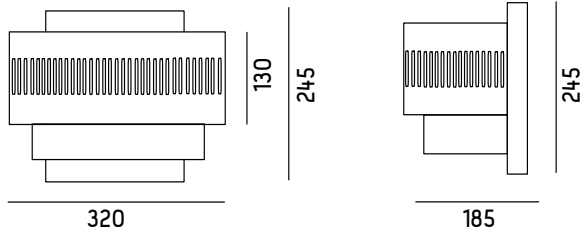

TARYA WALL SMALL

GA-002

Material | metal - brass
 Color | brass / black matt
 Bulb | full brass
 e14 40w

METAL COLLECTION

TARYA TRIO CEILING

GA-003

Material | metal - brass
 Color | brass / black matt
 Bulb | brass / white matt
 e14 40w