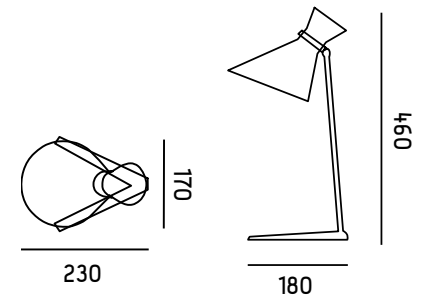

METAL COLLECTION

PEGGY WALL
GC-010

Material | metal - brass
Color | black / grey / white / biscuit
Bulb | inside gold
e27 40w

METAL COLLECTION

PEGGY BEDSIDE TABLE
GC-012

Material | metal - brass
Color | black / grey / white / biscuit
Bulb | inside gold
e14 40w