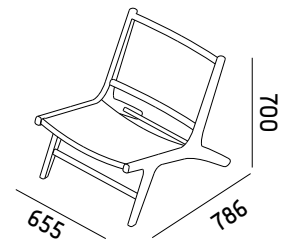

TEAK COLLECTION

BORO CHAIR

BD-BOR

Material | teak
leather
Color | honey teak
dark brown leather

TEAK COLLECTION

BORO CHAIR

BD-BOR

Material | teak
leather
Color | unfinish teak
walnut leather