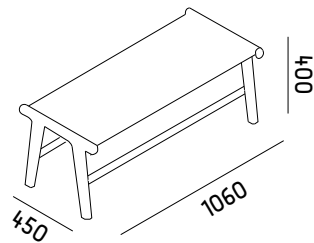

JAMES BENCH
BD-JAM

Material | teak
Color | cowhide
ask for availability

TAYLOR BENCH
BD-TAY

Material | teak
Color | leather
ask for availability

TEAK COLLECTION

ADAMS STOOL

BD-ADA

Material | teak
leather
Color | ask for availability