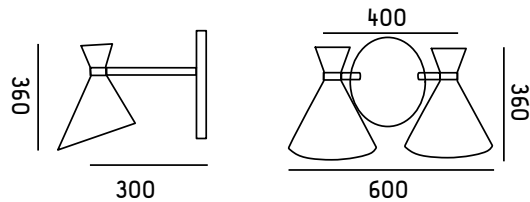

PEGGY TWIN WALL UP AND DOWN

GC-021

Material | metal - brass
Color | black / grey / white / biscuit
Bulb | inside gold
e14 40w

TEAK COLLECTION

Boro Chair
Monroe Chair
Taylor Bench
James Bench
Adams Stool