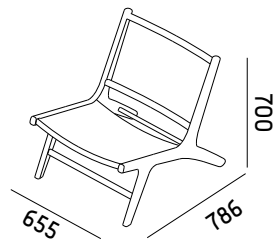

TEAK COLLECTION

BORO CHAIR

BD-BOR

Material | teak
leather
Color | natural teak
vintage leather