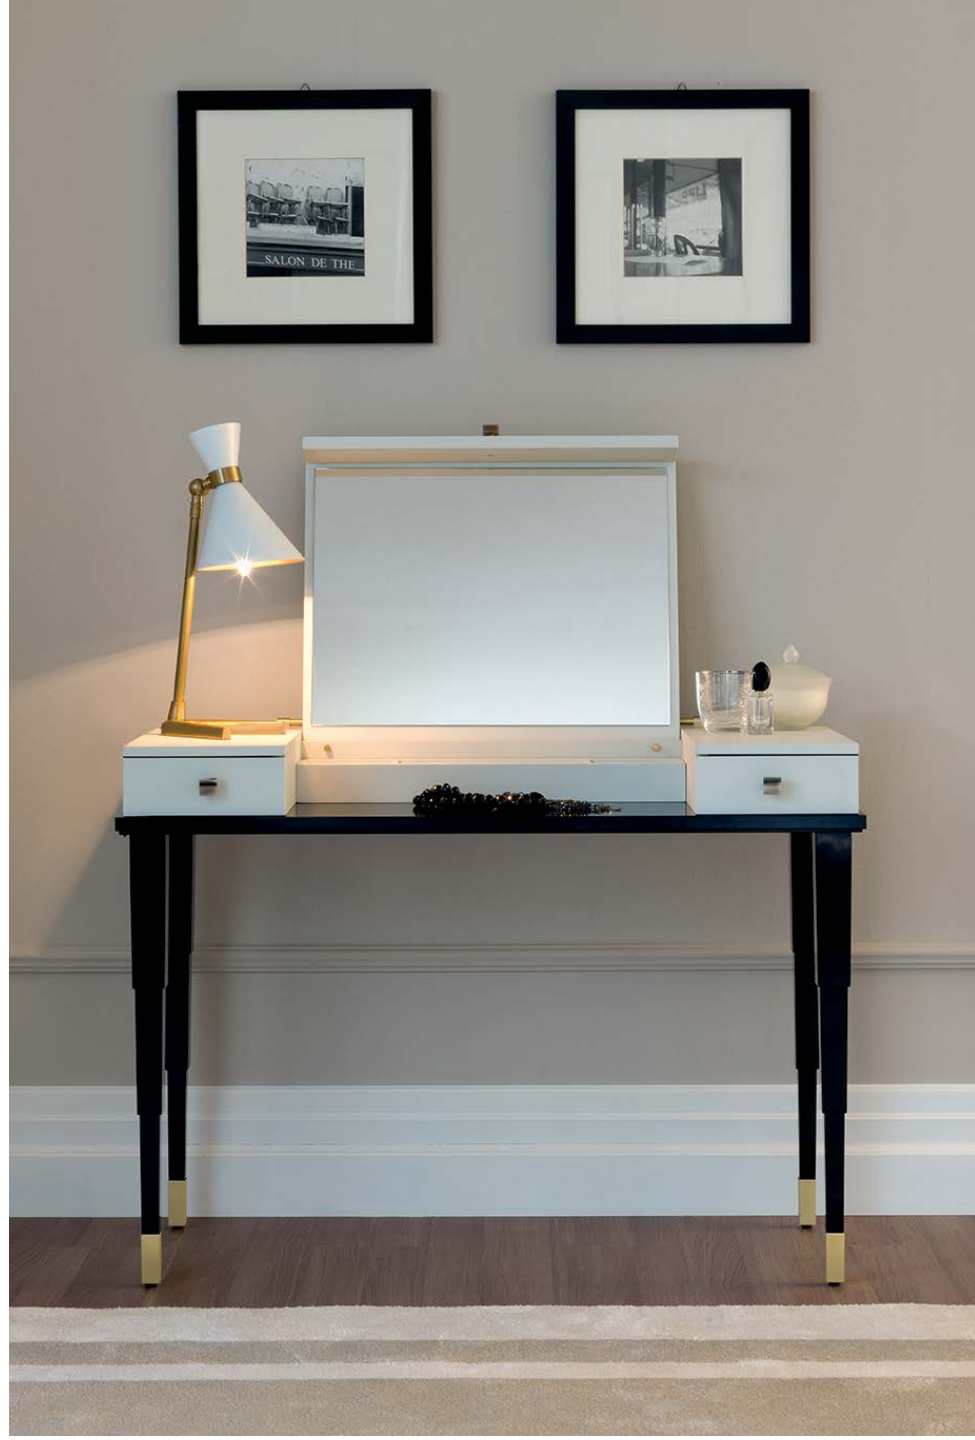

METAL COLLECTION

SEDNA ROUND
SI-001-R

Material | metal - brass
Color | black matt
brass
Bulb | e27 40w

Credits : HARPERS BAZAAR INTERIORS - Sept - 2016

Credits : GALIMBERTI - April - 2016

METAL COLLECTION

DINO TABLE
GC-001