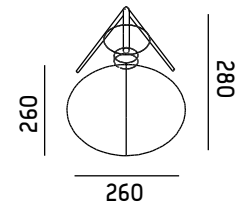

METAL COLLECTION

Material | metal - brass
Color | black / grey / white / biscuit
Bulb | inside gold
e27 40w

METAL COLLECTION

Material | metal - brass
Color | black / grey / white / biscuit
Bulb | inside gold
e27 40w