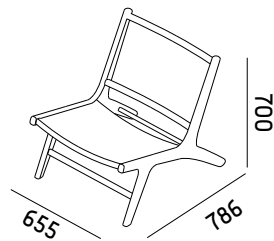

TEAK COLLECTION

MONROE COWHIDE
BD-MON

Material | teak
cowhide
Color | unfinished teak
white and brown / white and black