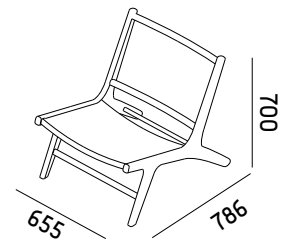

TEAK COLLECTION

BORO CHAIR

BD-BOR

Material | teak
leather
Color | medium teak
walnut light leather

TEAK COLLECTION

BORO CHAIR

BD-BOR

Material | teak
leather
Color | natural teak
vintage leather