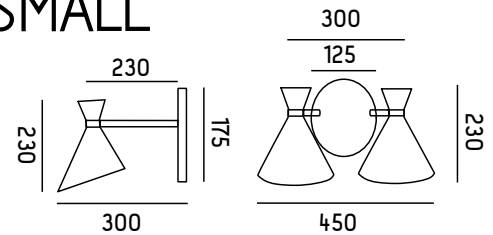

METAL COLLECTION

PEGGY WALL ADJUSTABLE
GC-019

Material | metal - brass
Color | black / grey / white / biscuit
Bulb | inside gold
e14 40w

METAL COLLECTION

PEGGY TWIN WALL SMALL
GC-020

Material | metal - brass
Color | black / grey / white / biscuit
Bulb | inside gold
e14 40w