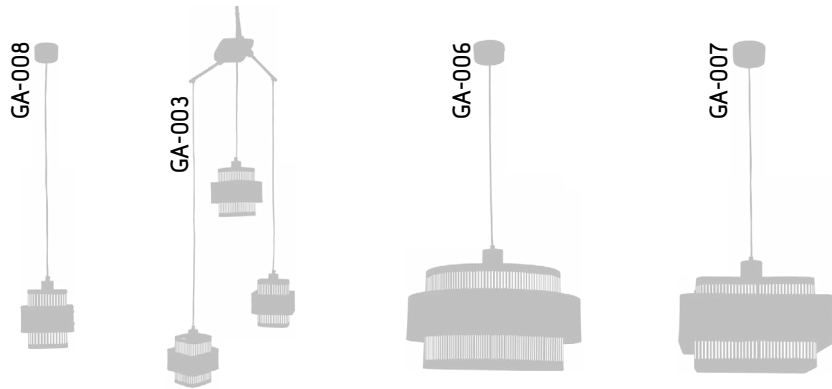

Material | petrified wood - stone
Color | ask for availability

ACCESSORIES

MIRROR TRIO

MI-001

Material | glass - metal
Color | black

Gong

WALL LAMP

CEILING LAMP