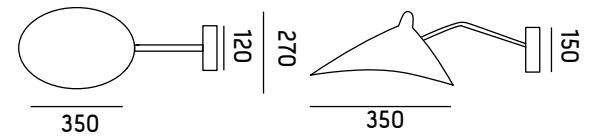

1550

METAL COLLECTION

PEGGY WALL UP AND DOWN
GC-017

Material | metal - brass
Color | black/grey/white/yellow/biscuit
Bulb | inside gold
e14 40w

METAL COLLECTION

DINO WALL
GC-018

Material | metal - brass
Color | black / grey / white / biscuit
Bulb | inside gold
e14 40w