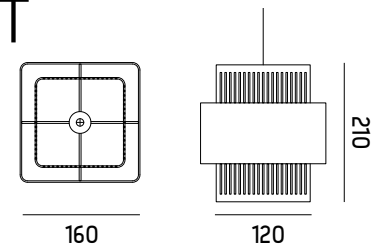

TARYA SQUARE PENDANT

GA-008

Material | metal - brass
Color | brass / black matt
brass / white matt
Bulb | e14 40w