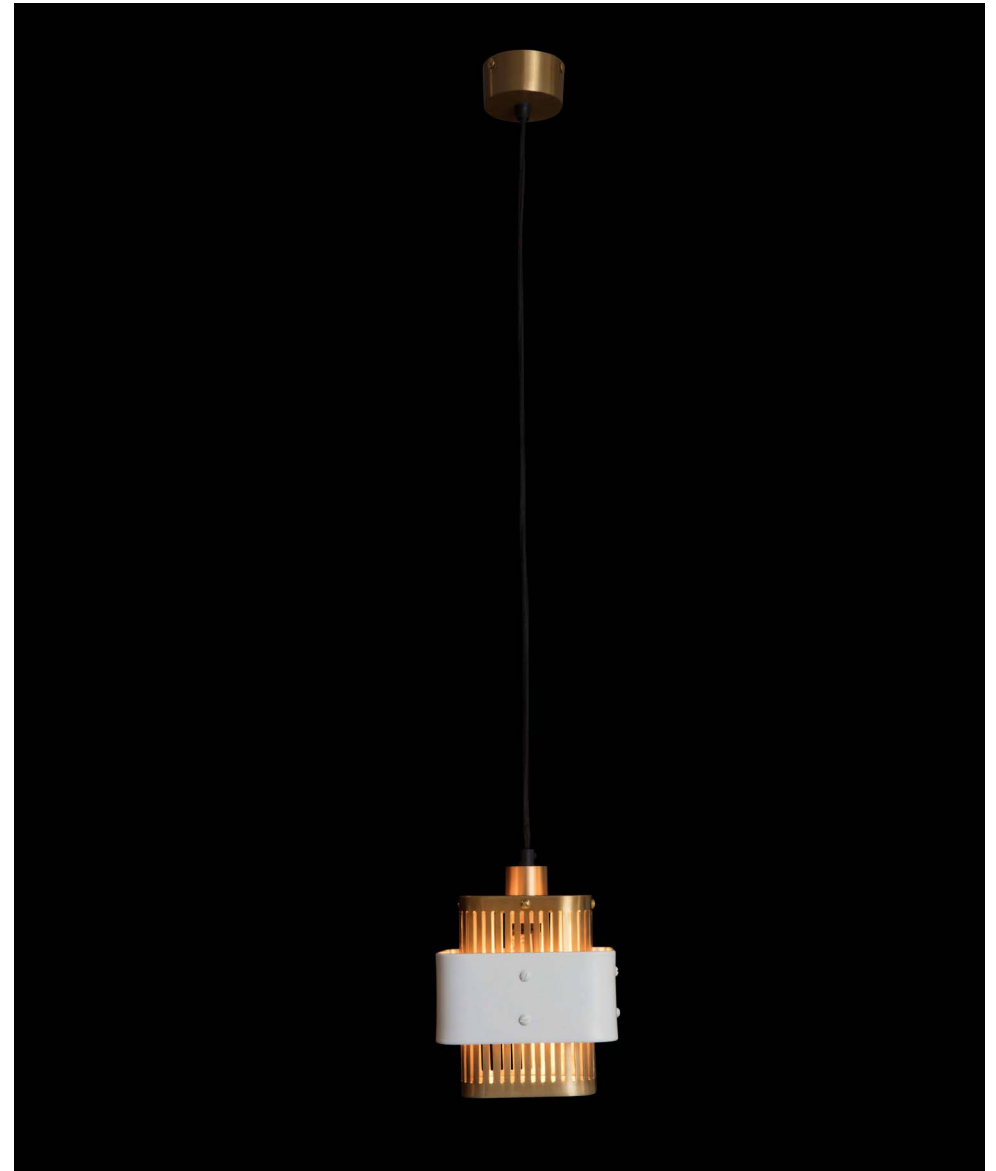

TARYA WALL SMALL

GA-002

Material | metal - brass
 Color | brass / black matt
 Bulb | full brass
 e14 40w

METAL COLLECTION

TARYA TRIO CEILING

GA-003

Material | metal - brass
 Color | brass / black matt
 Bulb | brass / white matt
 e14 40w

METAL COLLECTION

TARYA CEILING SQUARE

GA-006

Material | metal - brass
 Color | brass / black matt
 Bulb | brass / white matt
 e27 40w

METAL COLLECTION

TARYA CEILING ROUND

GA-007

Material | metal - brass
 Color | brass / black matt
 brass / white matt
 Bulb | e27 40w

METAL COLLECTION

TARYA SQUARE PENDANT

GA-008

Material | metal - brass
 Color | brass / black matt
 brass / white matt
 Bulb | e14 40w

METAL COLLECTION

SEDNA SQUARE
SI-001-S

Material | metal - brass
Color | black matt
brass
Bulb | e27 40w

METAL COLLECTION

SEDNA ROUND
SI-001-R

Material | metal - brass
Color | black matt
brass
Bulb | e27 40w

Credits : HARPERS BAZAAR INTERIORS - Sept - 2016

Credits : GALIMBERTI - April - 2016

METAL COLLECTION

DINO TABLE
GC-001