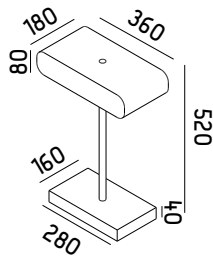

METAL COLLECTION

TARYA SQUARE PENDANT

GA-008

Material | metal - brass
 Color | brass / black matt
 brass / white matt
 Bulb | e14 40w

METAL COLLECTION

SEDNA SQUARE
SI-001-S

Material | metal - brass
Color | black matt
brass
Bulb | e27 40w