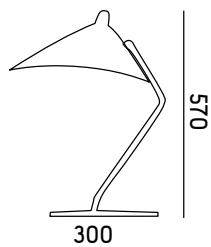

METAL COLLECTION

PEGGY TABLE
GC-002

Material | metal - brass
Color | black / grey / white / biscuit
Bulb | inside gold
e27 40w