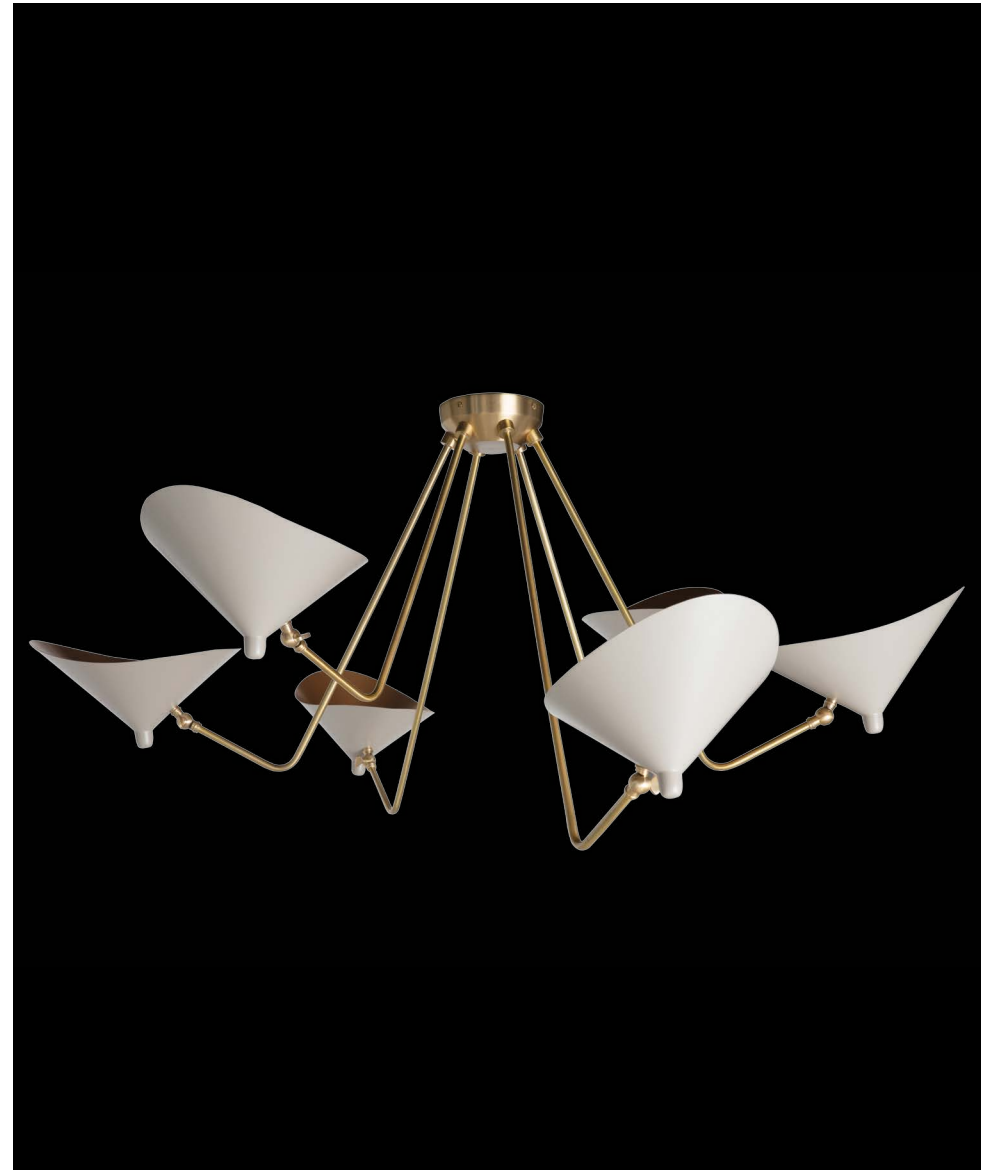

METAL COLLECTION

PEGGY CEILING

GC-015

Material | metal - brass
Color | black / grey / white / biscuit
Bulb | inside gold
e14 40w

METAL COLLECTION

DINO CEILING

GC-016

Material | metal - brass
Color | black / grey / white / biscuit
Bulb | inside gold
e14 40w

1550