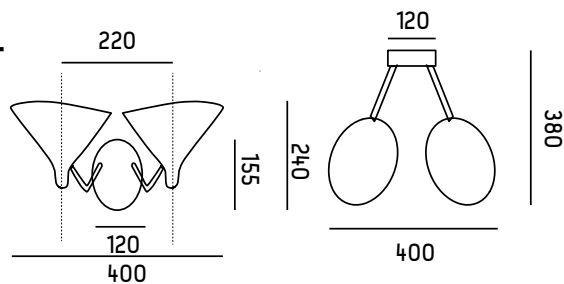

METAL COLLECTION

Material | metal - brass
Color | black / grey / white / biscuit
Bulb | inside gold
e14 40w