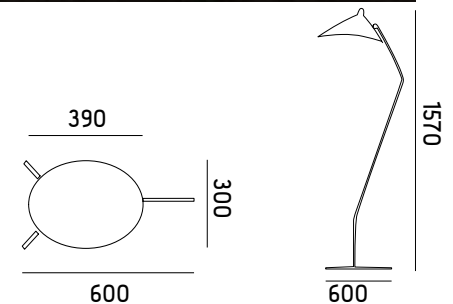

METAL COLLECTION

PEGGY WALL SMALL

GC-003

Material | metal - brass
Color | black / grey / white / biscuit
Bulb | inside gold
e14 40w

METAL COLLECTION

DINO FLOOR

GC-006

Material | metal - brass
Color | black / grey / white / biscuit
Bulb | inside gold
e27 40w