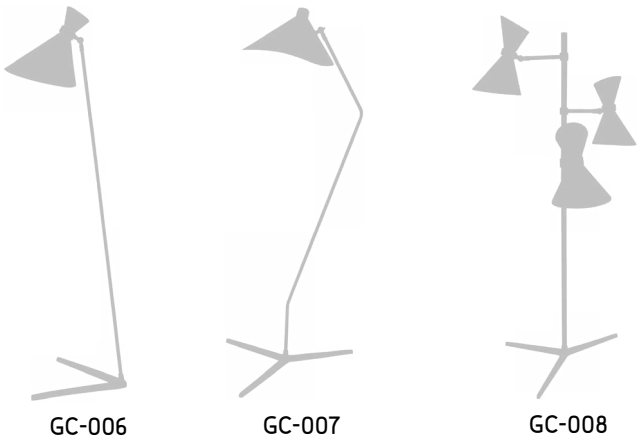

Gong

WALL LAMP

CEILING LAMP

FLOOR LAMP

TABLE LAMP

FURNITURE