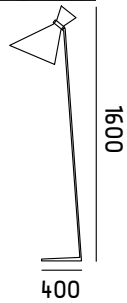

METAL COLLECTION

PEGGY FLOOR TRIO
GC-008

Material | metal - brass
Color | black
inside gold
Bulb | e27 40w