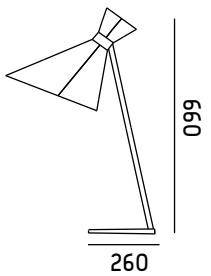

METAL COLLECTION

Material | metal - brass
Color | black / grey / white / biscuit
Bulb | inside gold
e27 40w

METAL COLLECTION

Material | metal - brass
Color | black / grey / white / biscuit
Bulb | inside gold
e27 40w