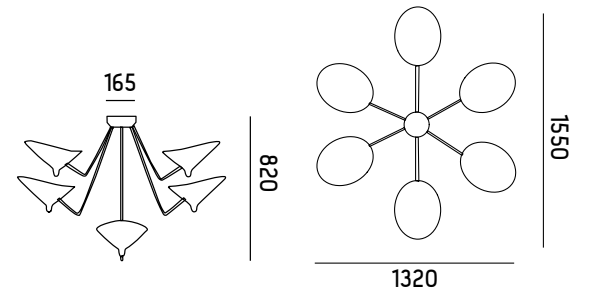

METAL COLLECTION

PEGGY CEILING

GC-015

Material | metal - brass
 Color | black / grey / white / biscuit
 Bulb | inside gold
 e14 40w

METAL COLLECTION

DINO CEILING

GC-016

Material | metal - brass
 Color | black / grey / white / biscuit
 Bulb | inside gold
 e14 40w