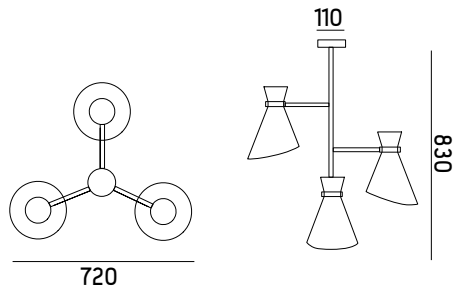

METAL COLLECTION

PEGGY CEILING

GC-015

Material | metal - brass
Color | black / grey / white / biscuit
Bulb | inside gold
e14 40w

METAL COLLECTION

DINO CEILING

GC-016

Material | metal - brass
Color | black / grey / white / biscuit
Bulb | inside gold
e14 40w

1550