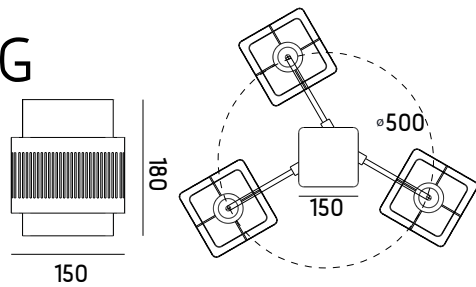

TARYA WALL SMALL

GA-002

Material | metal - brass
 Color | brass / black matt
 Bulb | full brass
 e14 40w

METAL COLLECTION

TARYA TRIO CEILING

GA-003

Material | metal - brass
 Color | brass / black matt
 Bulb | brass / white matt
 e14 40w