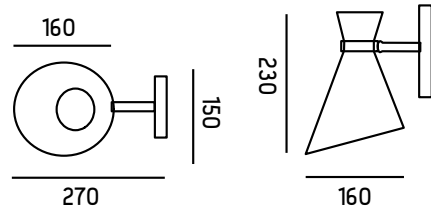

PEGGY WALL SMALL

GC-003

Material | metal - brass
Color | black / grey / white / biscuit
Bulb | inside gold
e14 40w

METAL COLLECTION

DINO FLOOR

GC-006

Material | metal - brass
Color | black / grey / white / biscuit
Bulb | inside gold
e27 40w