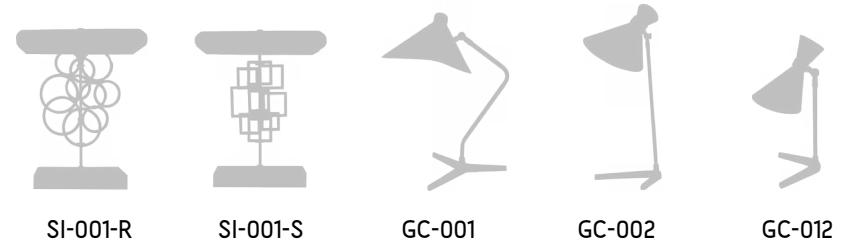

Gong

WALL LAMP

CEILING LAMP

FLOOR LAMP

TABLE LAMP

FURNITURE