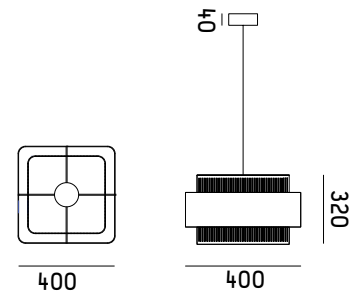

TARYA CEILING SQUARE

GA-006

Material | metal - brass
Color | brass / black matt
Bulb | brass / white matt
e27 40w