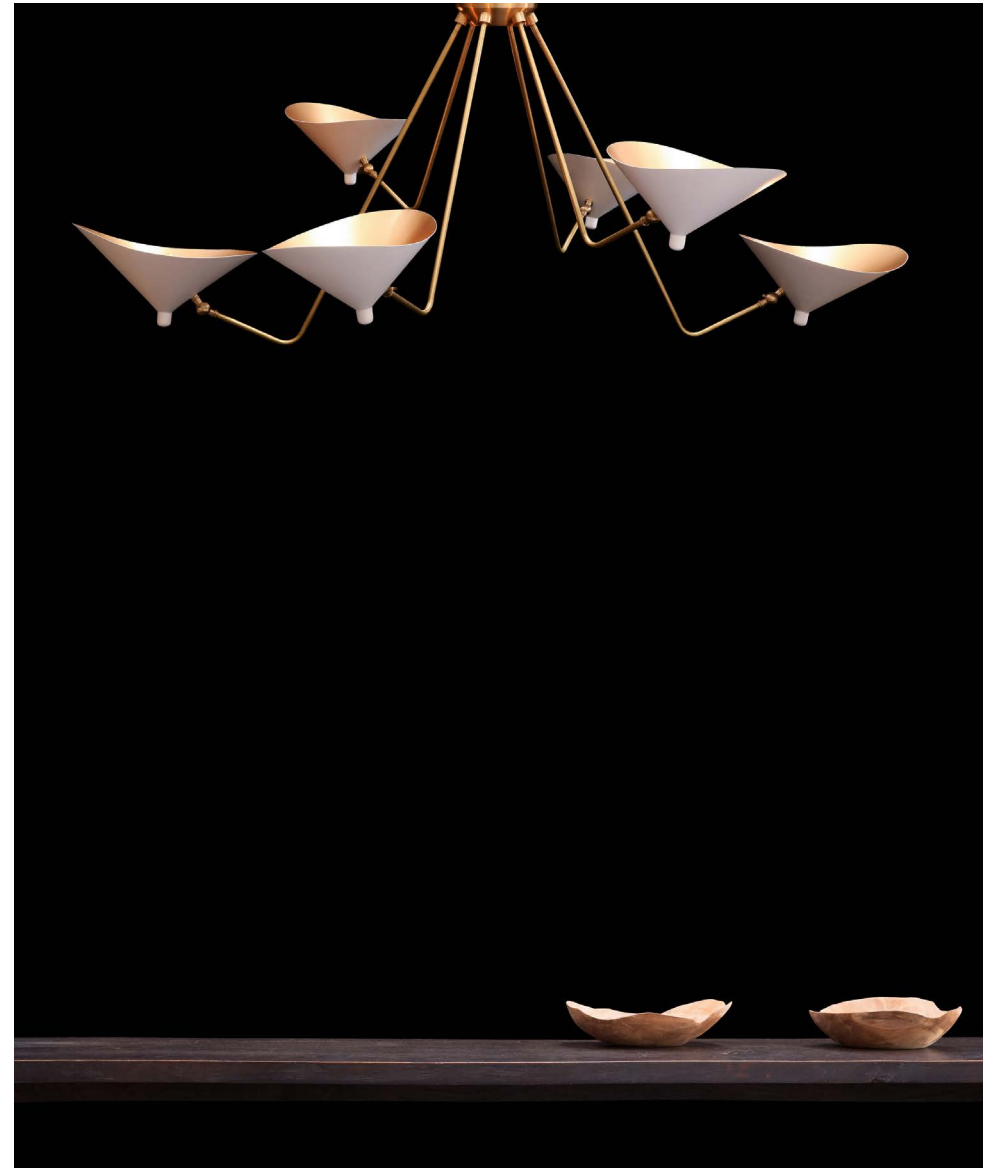

The Gong team

METAL COLLECTION

Tarya
Sedna
Peggy
Dino

METAL COLLECTION

METAL COLLECTION

TARYA WALL

GA-001

Material | metal - brass
 Color | brass / black matt
 Bulb | nickel / black matt
 e27 40w