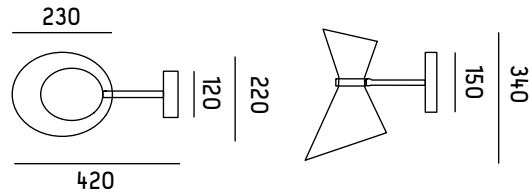

METAL COLLECTION

Material | metal - brass
Color | black/grey/white/yellow/biscuit
Bulb | inside gold
e14 40w