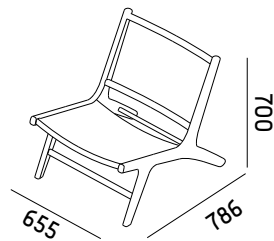

TEAK COLLECTION

BORO CHAIR

BD-BOR

Material | teak
leather
Color | unfinish teak
walnut leather