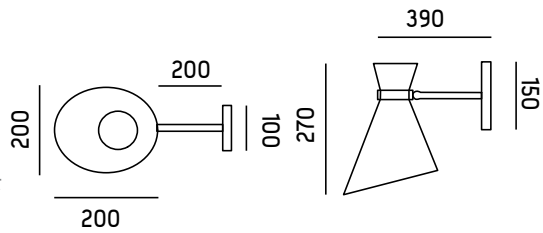

METAL COLLECTION

Material | metal - brass
Color | black / grey / white / biscuit
Bulb | inside gold
e27 40w

METAL COLLECTION

PEGGY BEDSIDE TABLE
GC-012

Material | metal - brass
Color | black / grey / white / biscuit
Bulb | inside gold
e14 40w