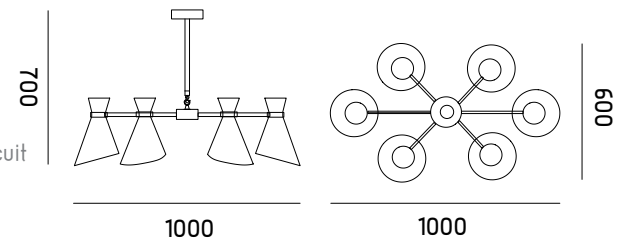

METAL COLLECTION

DINO TWIN WALL
GC-013

Material | metal - brass
Color | black / grey / white / biscuit
Bulb | inside gold
e14 40w

METAL COLLECTION

PEGGY CEILING
GC-014

Material | metal - brass
Color | black / grey / white / biscuit
Bulb | inside gold
e14 40w