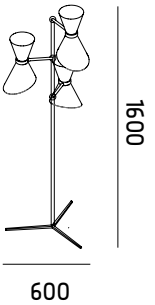

METAL COLLECTION

PEGGY FLOOR
GC-007

Material | metal - brass
Color | black / grey / white /biscuit
Bulb | inside gold
e27 40w

METAL COLLECTION

PEGGY FLOOR TRIO
GC-008

Material | metal - brass
Color | black
inside gold
Bulb | e27 40w