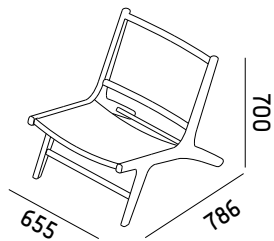

TEAK COLLECTION

MONROE COWHIDE

BD-MON

Material | teak
cowhide
Color | white washed teak
white cowhide