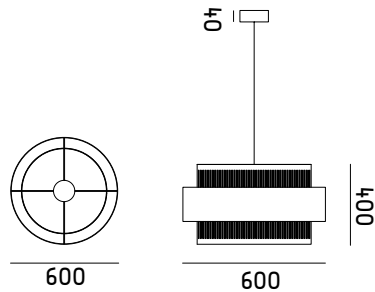

METAL COLLECTION

TARYA CEILING SQUARE

GA-006

Material | metal - brass
 Color | brass / black matt
 Bulb | brass / white matt
 e27 40w

METAL COLLECTION

TARYA CEILING ROUND

GA-007

Material | metal - brass
 Color | brass / black matt
 brass / white matt
 Bulb | e27 40w