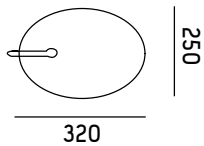

METAL COLLECTION

PEGGY TABLE
GC-002

Material | metal - brass
Color | black / grey / white / biscuit
Bulb | inside gold
e27 40w