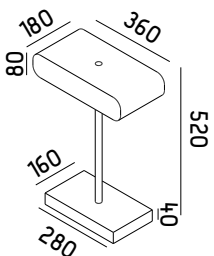

METAL COLLECTION

Material | metal - brass
Color | black matt
brass
Bulb | e27 40w

METAL COLLECTION

Material | metal - brass
Color | black matt
brass
Bulb | e27 40w