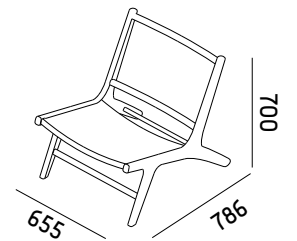

TEAK COLLECTION

BORO CHAIR
BD-BOR

Material | teak
leather
Color | medium teak
grey leather

TEAK COLLECTION

MONROE COWHIDE
BD-MON

Material | teak
cowhide
Color | unfinished teak
white and brown / white and black