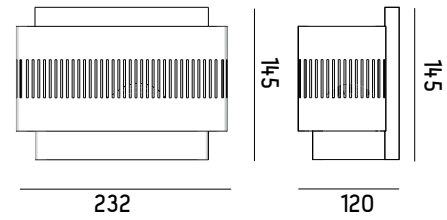

TARYA WALL SMALL

GA-002

Material | metal - brass
 Color | brass / black matt
 Bulb | full brass
 e14 40w

METAL COLLECTION

TARYA TRIO CEILING

GA-003

Material | metal - brass
 Color | brass / black matt
 Bulb | brass / white matt
 e14 40w