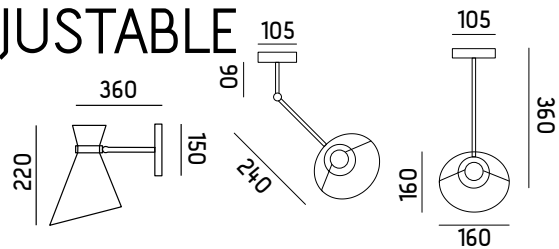

METAL COLLECTION

Material | metal - brass
Color | black / grey / white / biscuit
Bulb | inside gold
e14 40w

METAL COLLECTION

PEGGY TWIN WALL SMALL
GC-020

Material | metal - brass
Color | black / grey / white / biscuit
Bulb | inside gold
e14 40w