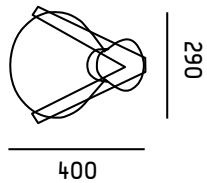

METAL COLLECTION

PEGGY FLOOR TRIO
GC-008

Material | metal - brass
Color | black
inside gold
Bulb | e27 40w