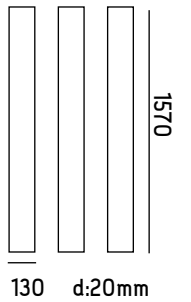

ACCESSORIES

PETRIFIED WOOD TABLE

BL-PW

We also offer a range of coffee table and stool in petrified wood . Each models are unique, so please ask for availability

Material | petrified wood - stone
Color | ask for availability

ACCESSORIES

MIRROR TRIO

MI-001

Material | glass - metal
Color | black