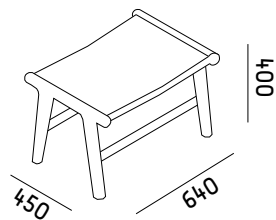

JAMES BENCH
BD-JAM

Material | teak
Color | cowhide
ask for availability

TAYLOR BENCH
BD-TAY

Material | teak
Color | leather
ask for availability

TEAK COLLECTION

ADAMS STOOL

BD-ADA

Material | teak
leather
Color | ask for availability